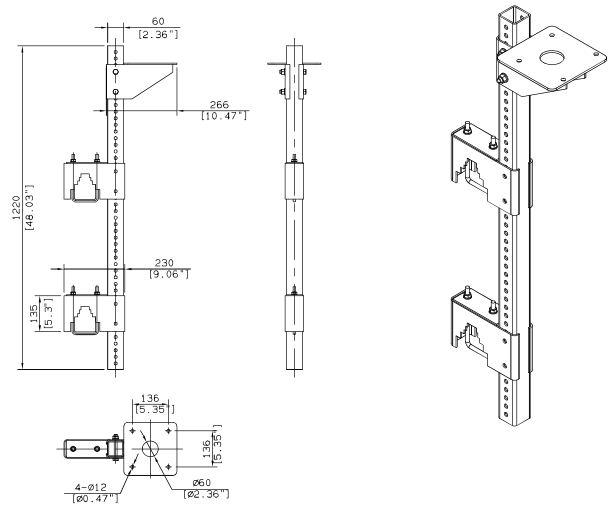

MOST COMMON SKU
S1500-C-4-5000-75-L-S-G

FIXTURE BASE

BOLT PATTERN

HORIZONTAL I-BEAM MOUNT

RECTANGULAR BEAM MOUNT

I-BEAM MOUNT

CATWALK MOUNT

STANDARD I-BEAM MOUNT

HORIZONTAL I-BEAM MOUNT

3-FIXTURE CROSS ARM FOR POLE