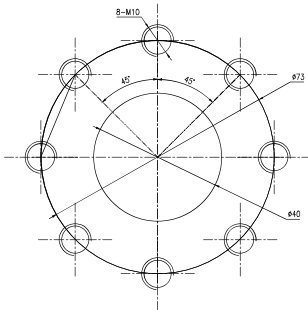

CHROMABEAMS LED 1500

ORDERING MATRIX

BRAND	FAMILY	MODEL	NEMA TYPE	NATIVE CCT	CRI	INPUT VOLTAGE	MOUNT	FINISH
S	1500	C	4	5000	75	L	S	G

M = MONO **3 = 3H x 3V** **3000 = 3000K** **75 = 75CRI** **L = 176V - 305V** **S = Standard** **G = Gray**
C = CHROMA **4 = 4H x 4V** **4000 = 4000K** **90 = 90CRI** **H = 249V - 528V** **P = Pendant** **BK = Black**
5 = 5H x 5V **5000 = 5000K**
7 = 7H x 7V **5700 = 5700K**

MOST COMMON SKU
S1500-C-4-5000-75-L-S-G

FIXTURE BASE

BOLT PATTERN

HORIZONTAL I-BEAM MOUNT

RECTANGULAR BEAM MOUNT

I-BEAM MOUNT

CATWALK MOUNT

STANDARD I-BEAM MOUNT