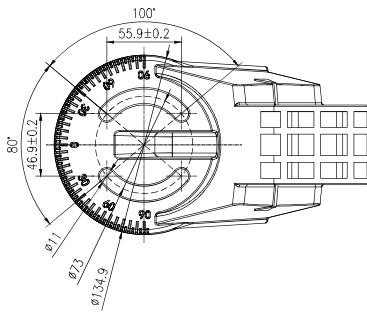

CHROMABEAMS LED 1500

ORDERING MATRIX

BRAND	FAMILY	MODEL	NEMA TYPE	NATIVE CCT	CRI	INPUT VOLTAGE	MOUNT	FINISH
S	1500	C	4	5000	75	L	S	G

M = MONO **3 = 3H x 3V** **3000 = 3000K** **75 = 75CRI** **L = 176V - 305V** **S = Standard** **G = Gray**
C = CHROMA **4 = 4H x 4V** **4000 = 4000K** **90 = 90CRI** **H = 249V - 528V** **P = Pendant** **BK = Black**
5 = 5H x 5V **5000 = 5000K**
7 = 7H x 7V **5700 = 5700K**

MOST COMMON SKU
S1500-C-4-5000-75-L-S-G

FIXTURE BASE

BOLT PATTERN

HORIZONTAL I-BEAM MOUNT

RECTANGULAR BEAM MOUNT

I-BEAM MOUNT

CATWALK MOUNT

STANDARD I-BEAM MOUNT