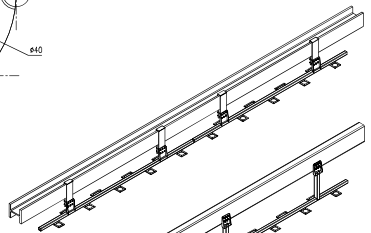

MOST COMMON SKU
S1500-C-4-5000-75-L-S-G

FIXTURE BASE

BOLT PATTERN

HORIZONTAL I-BEAM MOUNT

RECTANGULAR BEAM MOUNT

I-BEAM MOUNT

CATWALK MOUNT

STANDARD I-BEAM MOUNT