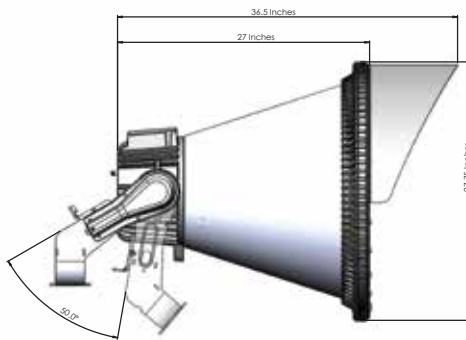

NEMA 2, 3, 4 SIDE VIEW