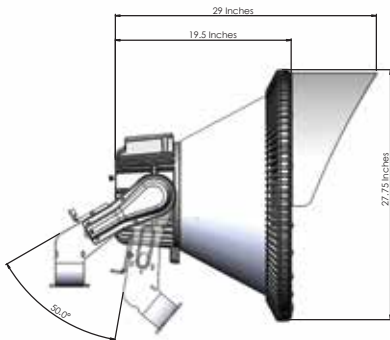

PHOTOMETRIC CHARTS

NEMA 2	
FIXTURE	1,550W
LED POWER	1,400W
LUMENS	170,000
DISTANCE	MAX FC
23 F	2,703
33 F	1,329
66 F	332
99 F	147
132 F	83
198 F	37
296 F	16
BEAM ANGLE = 13.2° / FIELD ANGLE = 28°	

NEMA 3	
FIXTURE	1,650W
LED POWER	1,500W
LUMENS	200,000
DISTANCE	MAX FC
23 F	2,301
33 F	1,125
66 F	282
99 F	126
132 F	71
198 F	31
296 F	14
BEAM ANGLE = 15.2° / FIELD ANGLE = 36.5°	

NEMA 4	
FIXTURE	1,650W
LED POWER	1,500W
LUMENS	200,000
DISTANCE	MAX FC
23 F	1,115
33 F	545
66 F	136
99 F	60
132 F	34
198 F	15
296 F	6.7
BEAM ANGLE = 22.5° / FIELD ANGLE = 57.3°	

NEMA 5	
FIXTURE	1,650W
LED POWER	1,500W
LUMENS	200,000
DISTANCE	MAX FC
23 F	921
33 F	451
66 F	112
99 F	50
132 F	28
198 F	13
296 F	6
BEAM ANGLE = 23.7° / FIELD ANGLE = 76.7°	

NEMA 6	
FIXTURE	1,650W
LED POWER	1,500W
LUMENS	205,000
DISTANCE	MAX FC
23 F	360
33 F	177
66 F	44
99 F	20
132 F	11
198 F	5
296 F	2
BEAM ANGLE = 42.7° / FIELD ANGLE = 104°	

DIMENSIONS

NEMA 5, 6 SIDE VIEW