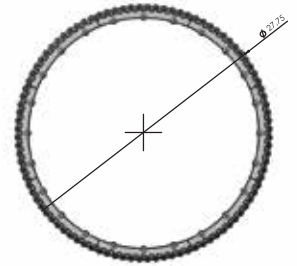

SPORTSBEAMS.COM | INFO@SPORTSBEAMS.COM | 1.888.905.6680

PHOTOMETRIC CHARTS

NEMA 2	
FIXTURE	1,550W
LED POWER	1,400W
LUMENS	170,000
DISTANCE	MAX FC
23 F	2,703
33 F	1,329
66 F	332
99 F	147
132 F	83
198 F	37
296 F	16
BEAM ANGLE = 13.2° / FIELD ANGLE = 28°	

NEMA 3	
FIXTURE	1,650W
LED POWER	1,500W
LUMENS	200,000
DISTANCE	MAX FC
23 F	2,301
33 F	1,125
66 F	282
99 F	126
132 F	71
198 F	31
296 F	14
BEAM ANGLE = 15.2° / FIELD ANGLE = 36.5°	

NEMA 4	
FIXTURE	1,650W
LED POWER	1,500W
LUMENS	200,000
DISTANCE	MAX FC
23 F	1,115
33 F	545
66 F	136
99 F	60
132 F	34
198 F	15
296 F	6.7
BEAM ANGLE = 22.5° / FIELD ANGLE = 57.3°	

NEMA 5	
FIXTURE	1,650W
LED POWER	1,500W
LUMENS	200,000
DISTANCE	MAX FC
23 F	921
33 F	451
66 F	112
99 F	50
132 F	28
198 F	13
296 F	6
BEAM ANGLE = 23.7° / FIELD ANGLE = 76.7°	

NEMA 6	
FIXTURE	1,650W
LED POWER	1,500W
LUMENS	205,000
DISTANCE	MAX FC
23 F	360
33 F	177
66 F	44
99 F	20
132 F	11
198 F	5
296 F	2
BEAM ANGLE = 42.7° / FIELD ANGLE = 104°	

DIMENSIONS

NEMA 5, 6 SIDE VIEW

NEMA 2, 3, 4 SIDE VIEW

FRONT VIEW

ORDERING NOMENCLATURE

BRAND	POWER	NEMA	CCT	CRI	MODEL
<u>SB</u>	<u>1500</u>	2	4600	70	<u>M (Mono Color)</u>
		<u>3</u>	<u>5000</u>	80	
		4	5700	<u>90</u>	
		5			
		6			