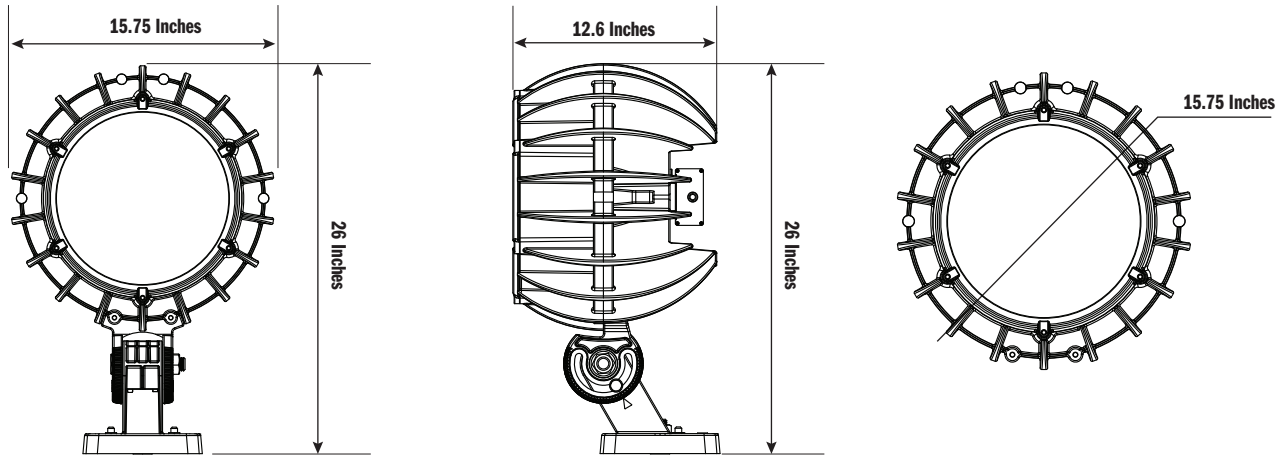

- 350W LED illumination
- Color Tunable White Lights
- Up To 130 lm Per Watt
- 0 to 10V capability
- 44,600+ lumens delivered
- High 90+ CRI color fidelity option
- No Plastics in Light Path, or Housing
- DMX Controllable

# DIMENSIONS

## GENERAL SPECIFICATIONS

PRODUCT NAME	COURT LED 350
BEAM TYPES	NEMA4, NEMA5, NEMA6, NEMA7
APPLICATION	Indoor/Outdoor Sports Lighting
IP GRADE	IP66
AMBIENT TEMPERATURE	Suitable for use in 122 ° F
CERTIFICATIONS	CE, ETL, ROHS, LM79, 3G, UL, ik08, CB, KC

## MECHANICAL

DIMENSIONS	12.6" x 26" x 15.75"
MOUNTING	Yoke Mount
YOKE MATERIAL	High Grade Steel
PCB MATERIAL	MCPCB
LAMP HOUSING MATERIAL	Aluminum Alloy
LENS MATERIAL	Tempered Glass
LENS TYPE	Transparent & Diffusive
FIXTURE WEIGHT	37 lbs
WIND LOAD	EPA @ front = .82 with visor